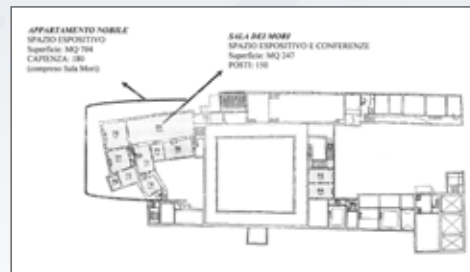

CAPACITY: 150 seats theatre.

DIMENSION AREA: 247mq.

ARRANGEMENTS & EQUIPMENTS

Speaker's table.
Technical Staff Assistance.
Natural light.
Heating & Ventilation.
Free of charge cloakroom facility.

AUDIO & VIDEO EQUIPMENTS

Microphone and PA system.

SERVCS

Coffee Break
Catering service for lunch/dinner to be served outside the meeting room*
(*Sala dei Cervi in Palazzo dei Pio: area 375 mq., capacity 180 seats).
(*Cortile d'Onore: area 1.536 mq., capacity 600 units including the north courtyard).
(*Hotel Touring: capacity 200 seats).